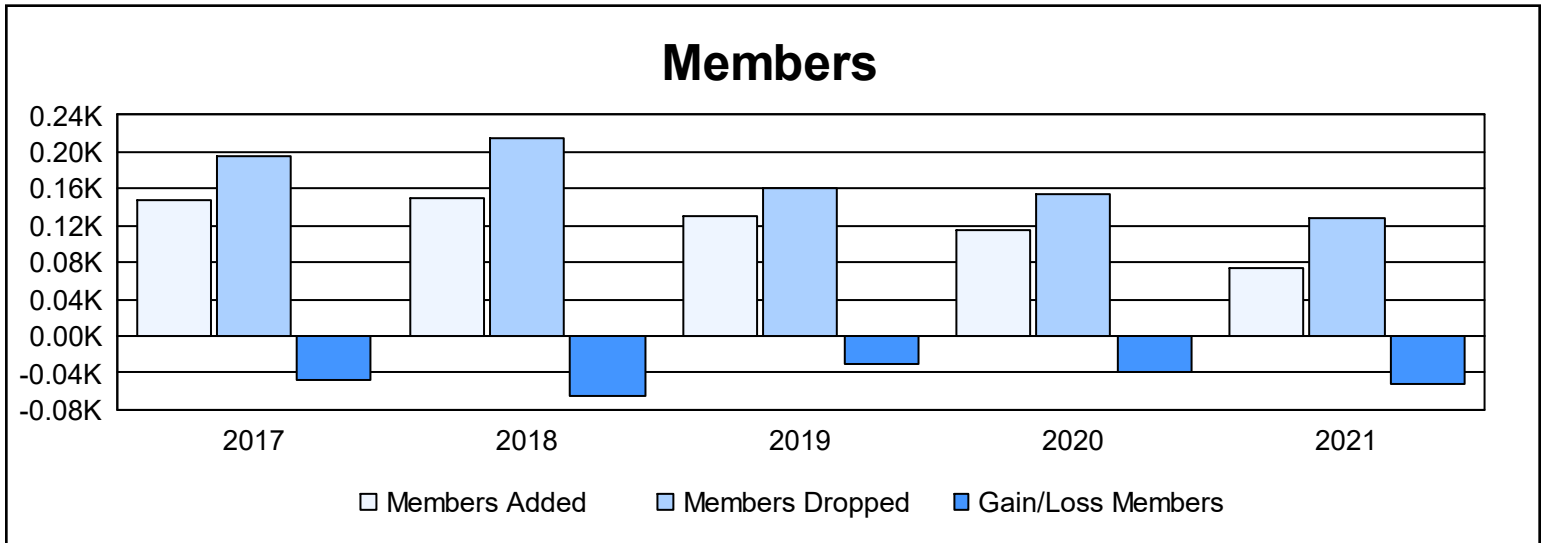

Year	New Clubs	Dropped Clubs	Gain/ Loss Clubs	New Members	Charter Members	Reinstate Members	Transfer Members	Total Member Added	Total Members Dropped	Gain/ Loss Members
2016-2017	0	2	-2	125	4	7	12	148	195	-47
2017-2018	0	1	-1	132	2	7	8	149	214	-65
2018-2019	0	0	0	107	1	14	8	130	160	-30
2019-2020	0	2	-2	94	1	9	11	115	154	-39
2020-2021	1	0	1	47	21	3	3	74	127	-53
<b>Average</b>	<b>0</b>	<b>1</b>	<b>-1</b>	<b>101</b>	<b>6</b>	<b>8</b>	<b>8</b>	<b>123</b>	<b>170</b>	<b>-47</b>

### Membership Composition June 2021 Cumulative