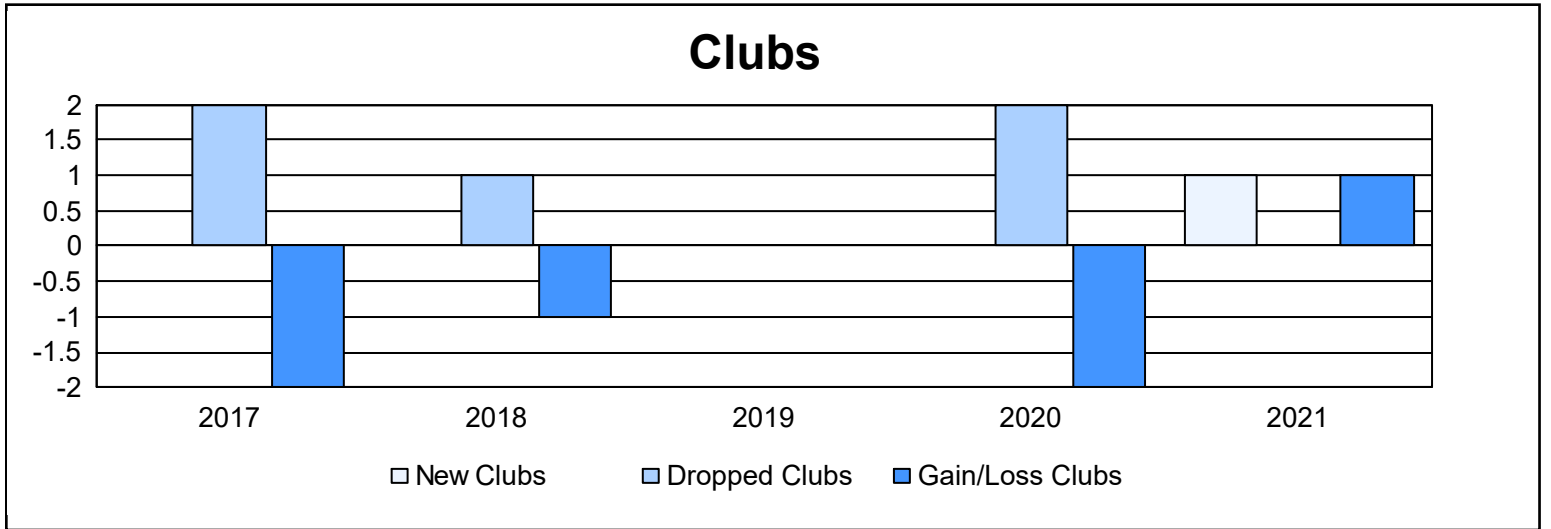

Year	New Clubs	Dropped Clubs	Gain/ Loss Clubs	New Members	Charter Members	Reinstate Members	Transfer Members	Total Member Added	Total Members Dropped	Gain/ Loss Members
2016-2017	0	2	-2	125	4	7	12	148	195	-47
2017-2018	0	1	-1	132	2	7	8	149	214	-65
2018-2019	0	0	0	107	1	14	8	130	160	-30
2019-2020	0	2	-2	94	1	9	11	115	154	-39
2020-2021	1	0	1	47	21	3	3	74	127	-53
<b>Average</b>	<b>0</b>	<b>1</b>	<b>-1</b>	<b>101</b>	<b>6</b>	<b>8</b>	<b>8</b>	<b>123</b>	<b>170</b>	<b>-47</b>

### Membership Composition June 2021 Cumulative